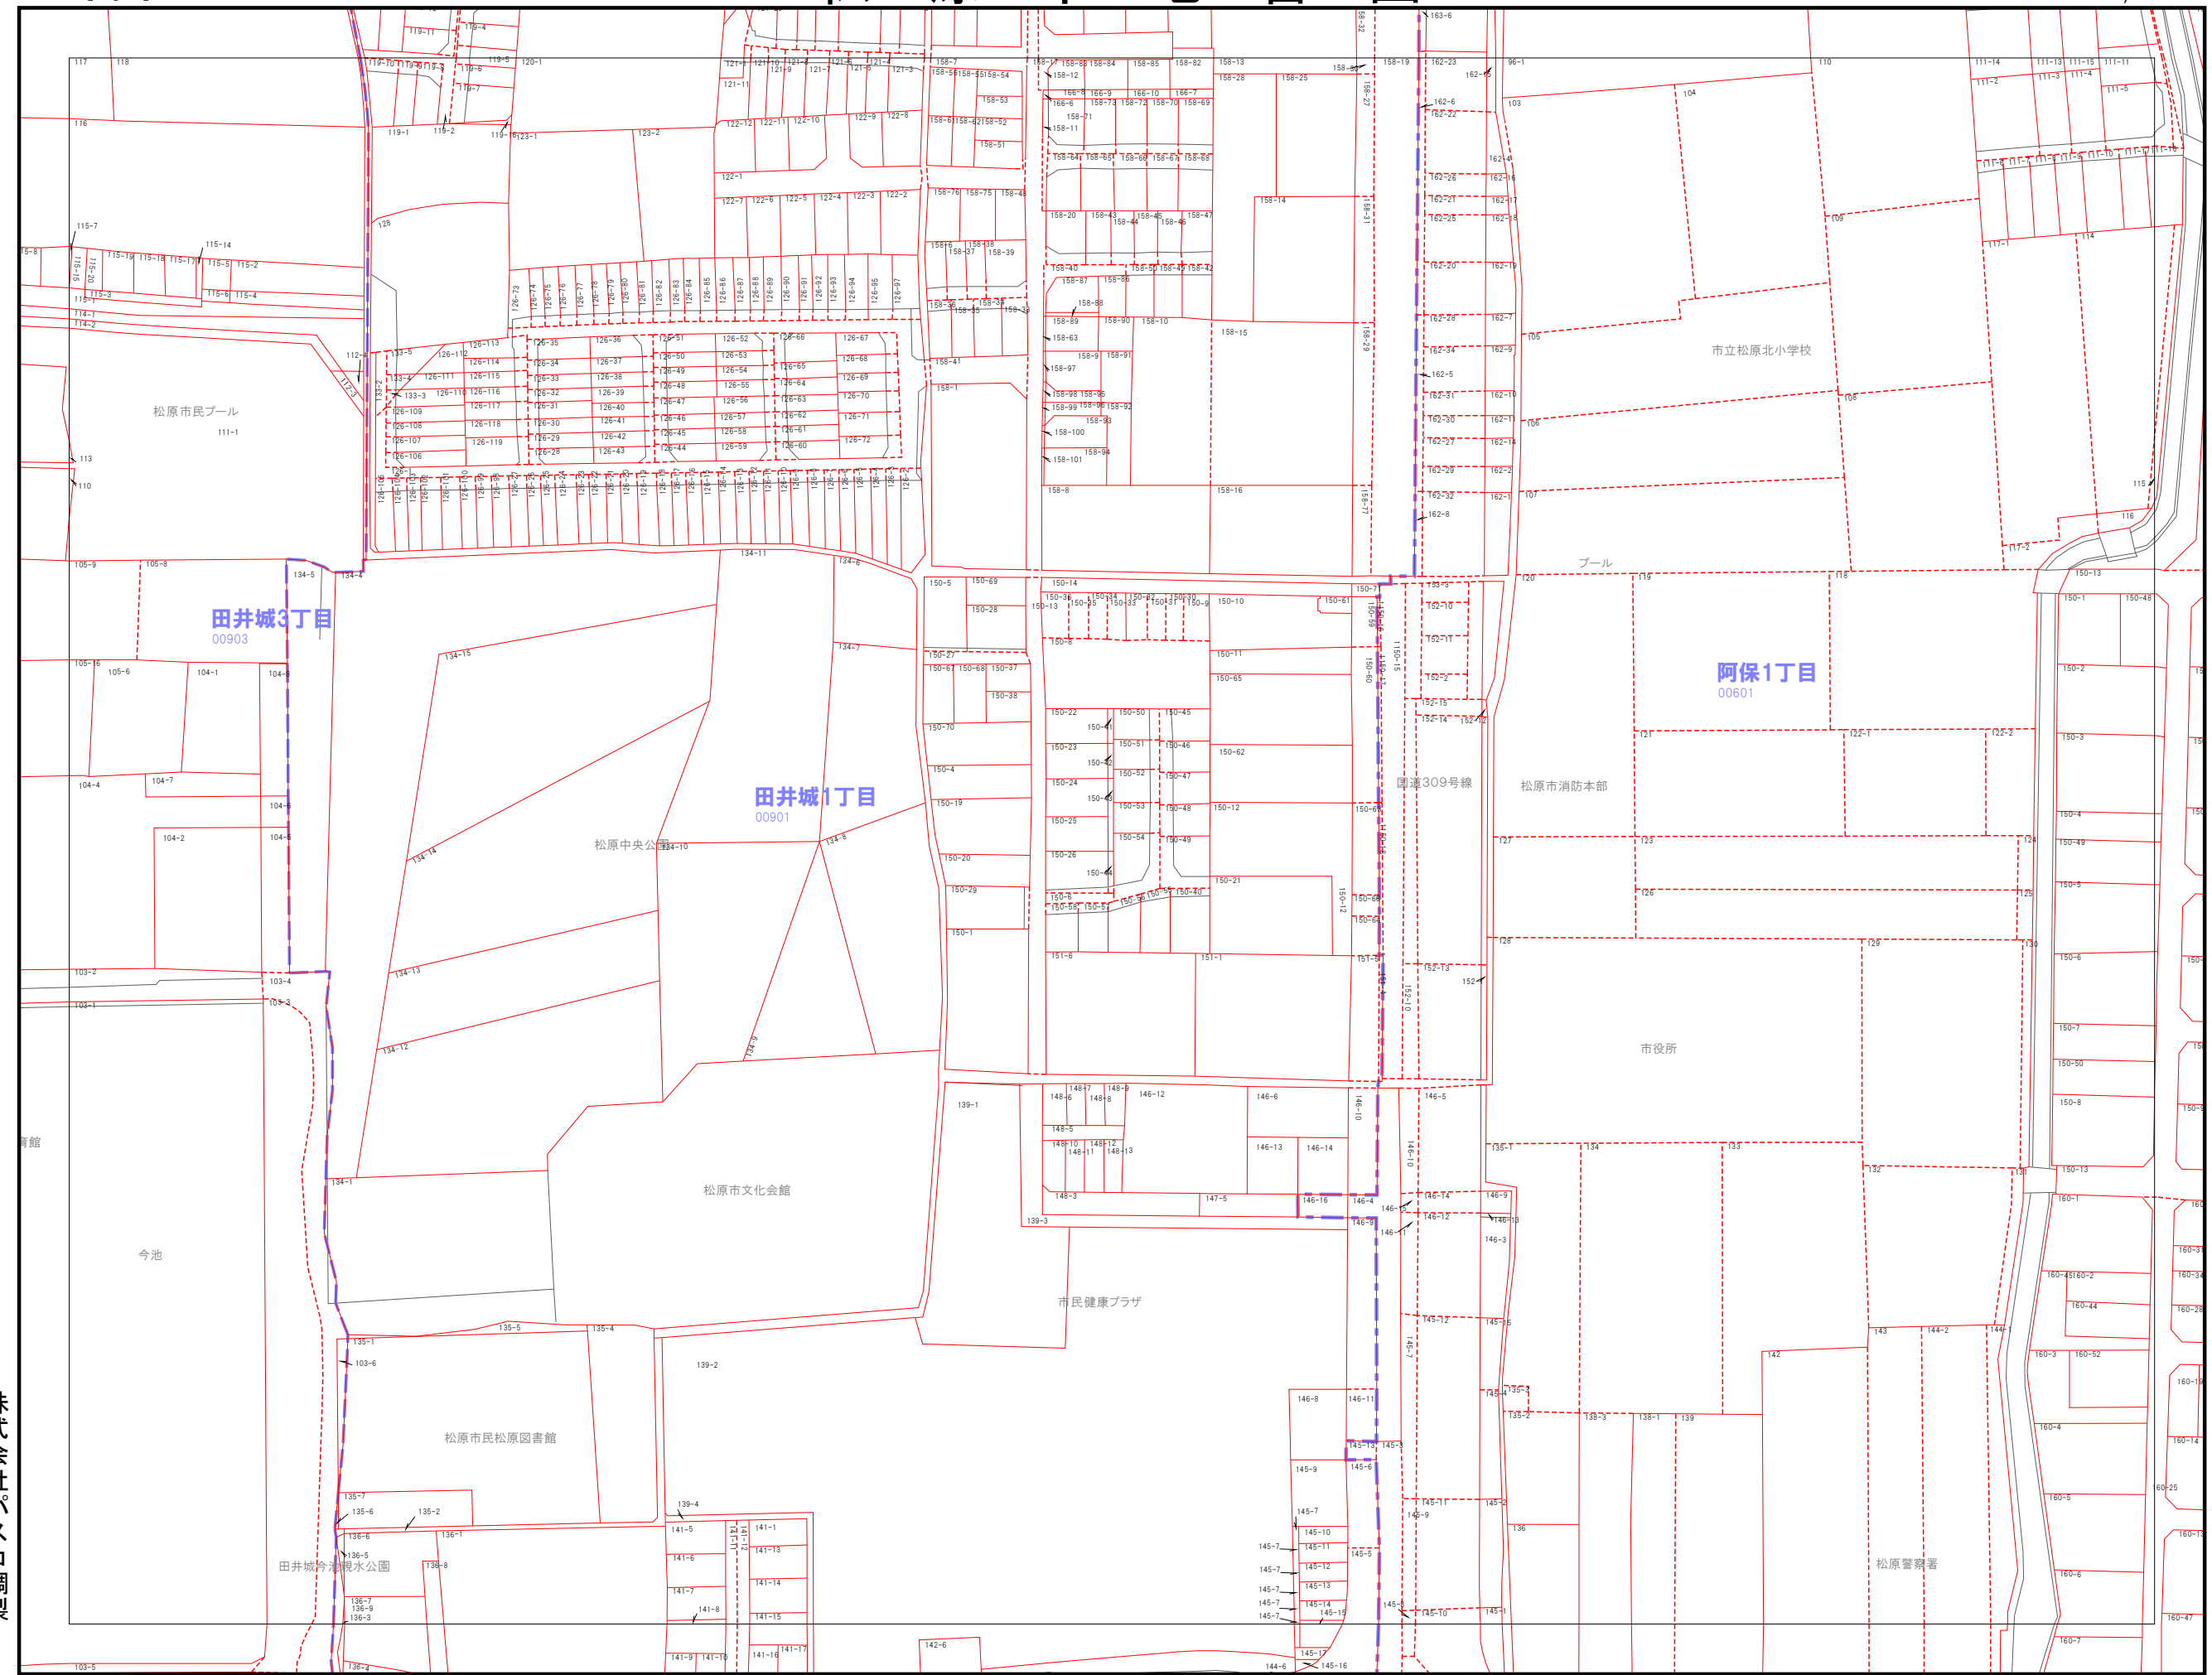

089	090	091
103	104	105
116	117	118

--- (dashed blue)	市界
--- (dashed red)	大字界
--- (dashed green)	小字界
--- (solid black)	地影
--- (solid red)	筆界
--- (dotted red)	想定筆界
999-9	地番

株式会社パスコ調製

松原市